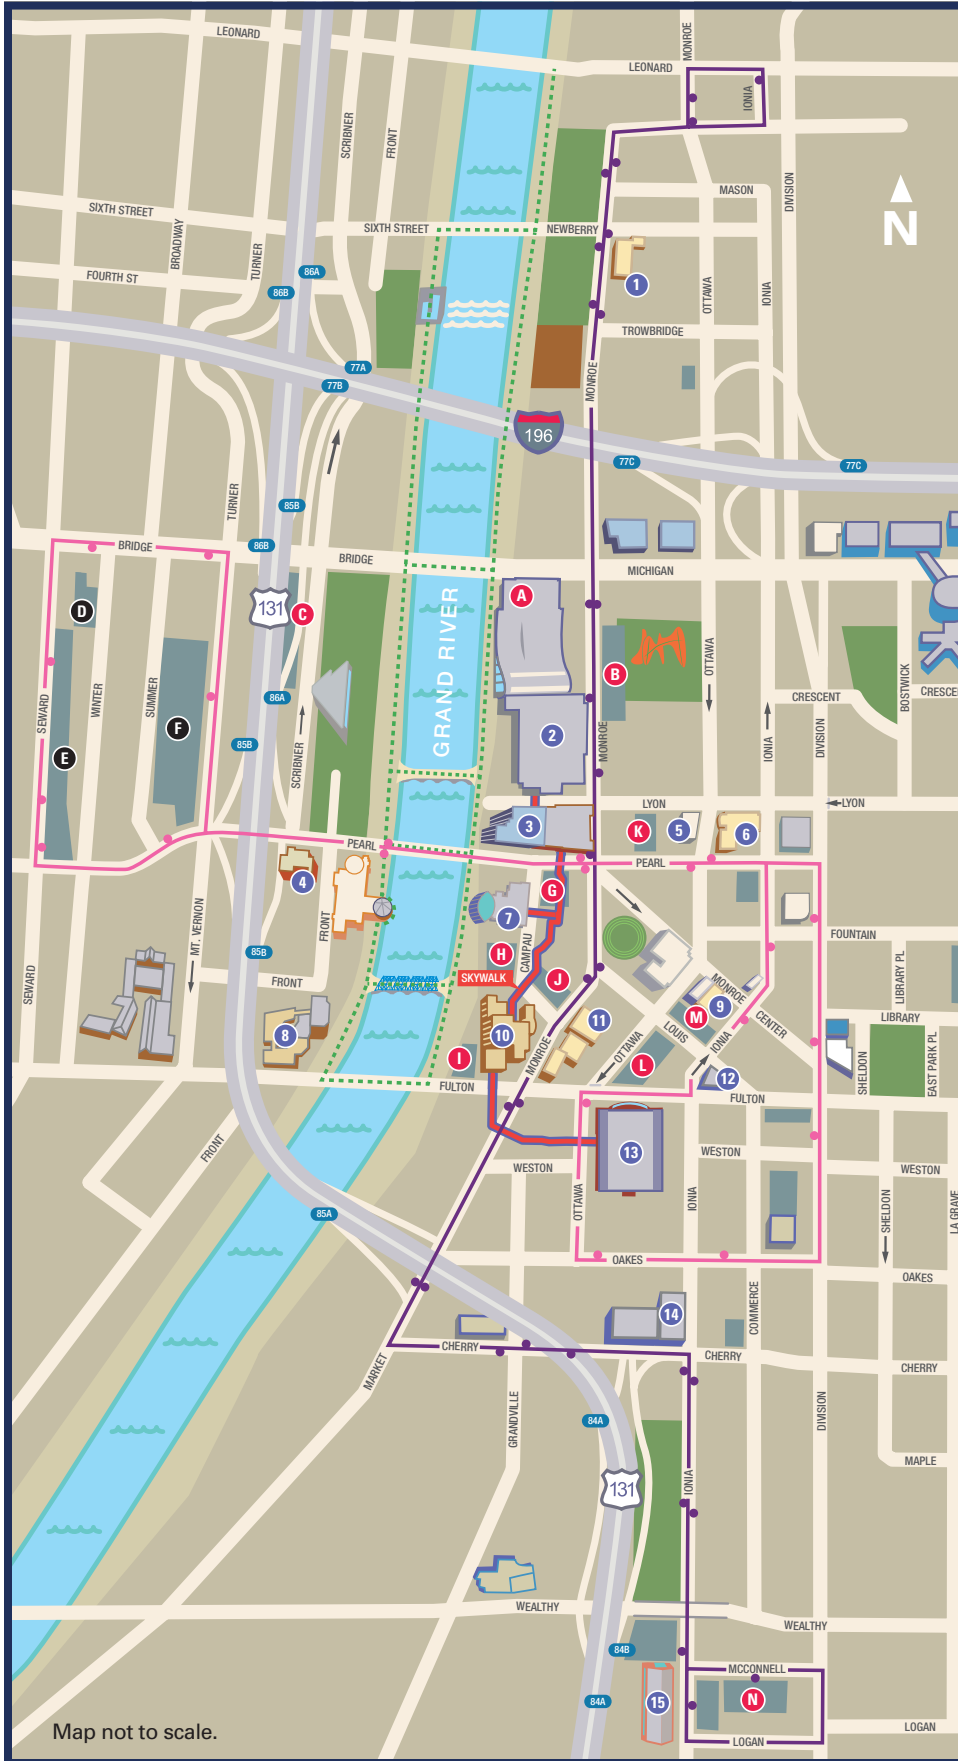

DOWNTOWN GRAND RAPIDS PARKING

Downtown Hotels & Venues

- 1 Embassy Suites by Hilton, 710 Monroe Ave NW
- 2 DeVos Place Convention Center, 303 Monroe Ave NW
- 3 Amway Grand Plaza, Curio Collection by Hilton, 187 Monroe Ave NW
- 4 Holiday Inn Downtown, 310 Pearl St NW
- 5 Homewood Suites by Hilton, 161 Ottawa Ave NW
- 6 Hyatt Place, 140 Ottawa Ave NW
- 7 JW Marriott Grand Rapids, 235 Louis St NW
- 8 Eberhard Center, 301 W Fulton St
- 9 CityFlats Hotel, 83 Monroe Center NW
- 10 Downtown Courtyard by Marriott, 11 Monroe Ave NW
- 11 AC Hotel by Marriott, 50 Monroe Ave NW
- 12 Residence Inn by Marriott Grand Rapids Downtown, 40 Louis St NW
- 13 Van Andel Arena, 130 W Fulton St
- 14 Canopy by Hilton Grand Rapids Downtown, 131 Ionia Ave SW
- 15 Downtown Market, 435 Ionia Ave SW